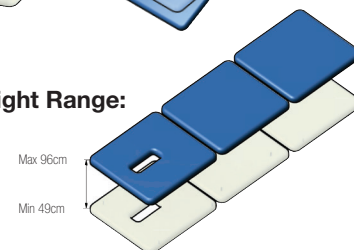

Height Range:

Code

Description

MMC-METELITE3	T8714	Elite 3-Section - 60cm wide
MMC-METELITE370	T8714W	Elite 3-Section - 70cm wide

Optional Accessories

STOCK	
MMC-METPAPERHOLD	Paper Towel Holder & Towel Roll
MMC-T8008	Elevating Surround Bar
NON-STOCK	
MMC-T6009	Chrome Side Rail (for 60cm wide)
MMC-T6009X	Chrome Side Rail (for 70cm wide)