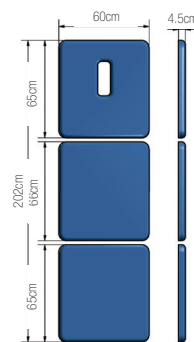

### Specifications

Minimum Height	49cm
Maximum Height	96cm
Cushion Width	60cm, 70cm
Head Section Length	65cm
Mid Section Length	66cm
Leg Section Length	65cm
Total Length	202cm
Head Tilt Angle	-40°/80°
Leg Tilt Angle	-20°/80°
Lift Mechanism	Electric
Breathing Hole	1
Retractable Wheels	Standard x 4
User Weight Rating	249kg
Inclusions	Single Footswitch

### Dimensions: