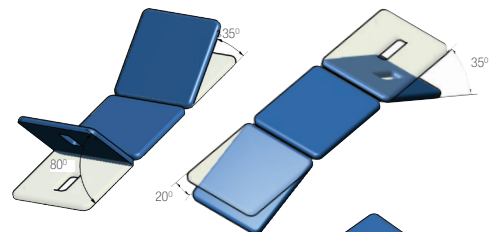

Table Positions: