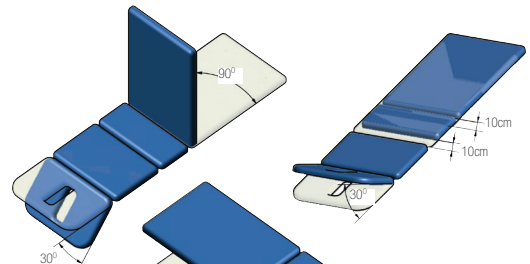

This table comes standard with an "Elevating Surround Bar", as shown in the picture.

German Gas Struts & Motors

Metron Traction Package

Specifications

Minimum Height	55cm
Maximum Height	101cm
Cushion Width	60cm
Head Section Length	41cm
Mid Section Length	41cm & 26cm
Leg Section Length	91cm
Total Length	202cm
Head Tilt Angle	-30°/30°
Leg Tilt Angle	0°/90°
Lift Mechanism	Electric
Breathing Hole	1
Retractable Wheels	Standard x 2
User Weight Rating	205kg

Warranty

Frame	3 Years
Electronic Components	3 Years
Upholstery	3 Years

Dimensions:

Table Positions:

Height Range:

Code	Description	Optional Accessories:
MMC-METETRAC	T8575 Elite Traction Table - 60cm wide	STOCK MMC-METPAPERHOLD Paper Towel Holder & Towel Roll MMC-METFLEXSTOOL Flexion Stool