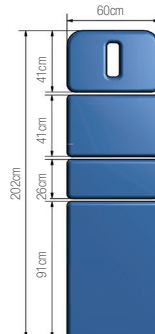

This table comes standard with an "Elevating Surround Bar", as shown in the picture.

German Gas Struts & Motors

Metron Traction Package

Specifications

Minimum Height	55cm
Maximum Height	101cm
Cushion Width	60cm
Head Section Length	41cm
Mid Section Length	41cm & 26cm
Leg Section Length	91cm
Total Length	202cm
Head Tilt Angle	-30°/30°
Leg Tilt Angle	0°/90°
Lift Mechanism	Electric
Breathing Hole	1
Retractable Wheels	Standard x 2
User Weight Rating	205kg

Warranty

Frame	3 Years
Electronic Components	3 Years
Upholstery	3 Years

Dimensions:

Table Positions:

Height Range:

Code	Description	Optional Accessories:
MMC-METETRAC	T8575 Elite Traction Table - 60cm wide	STOCK MMC-METPAPERHOLD Paper Towel Holder & Towel Roll MMC-METFLEXSTOOL Flexion Stool